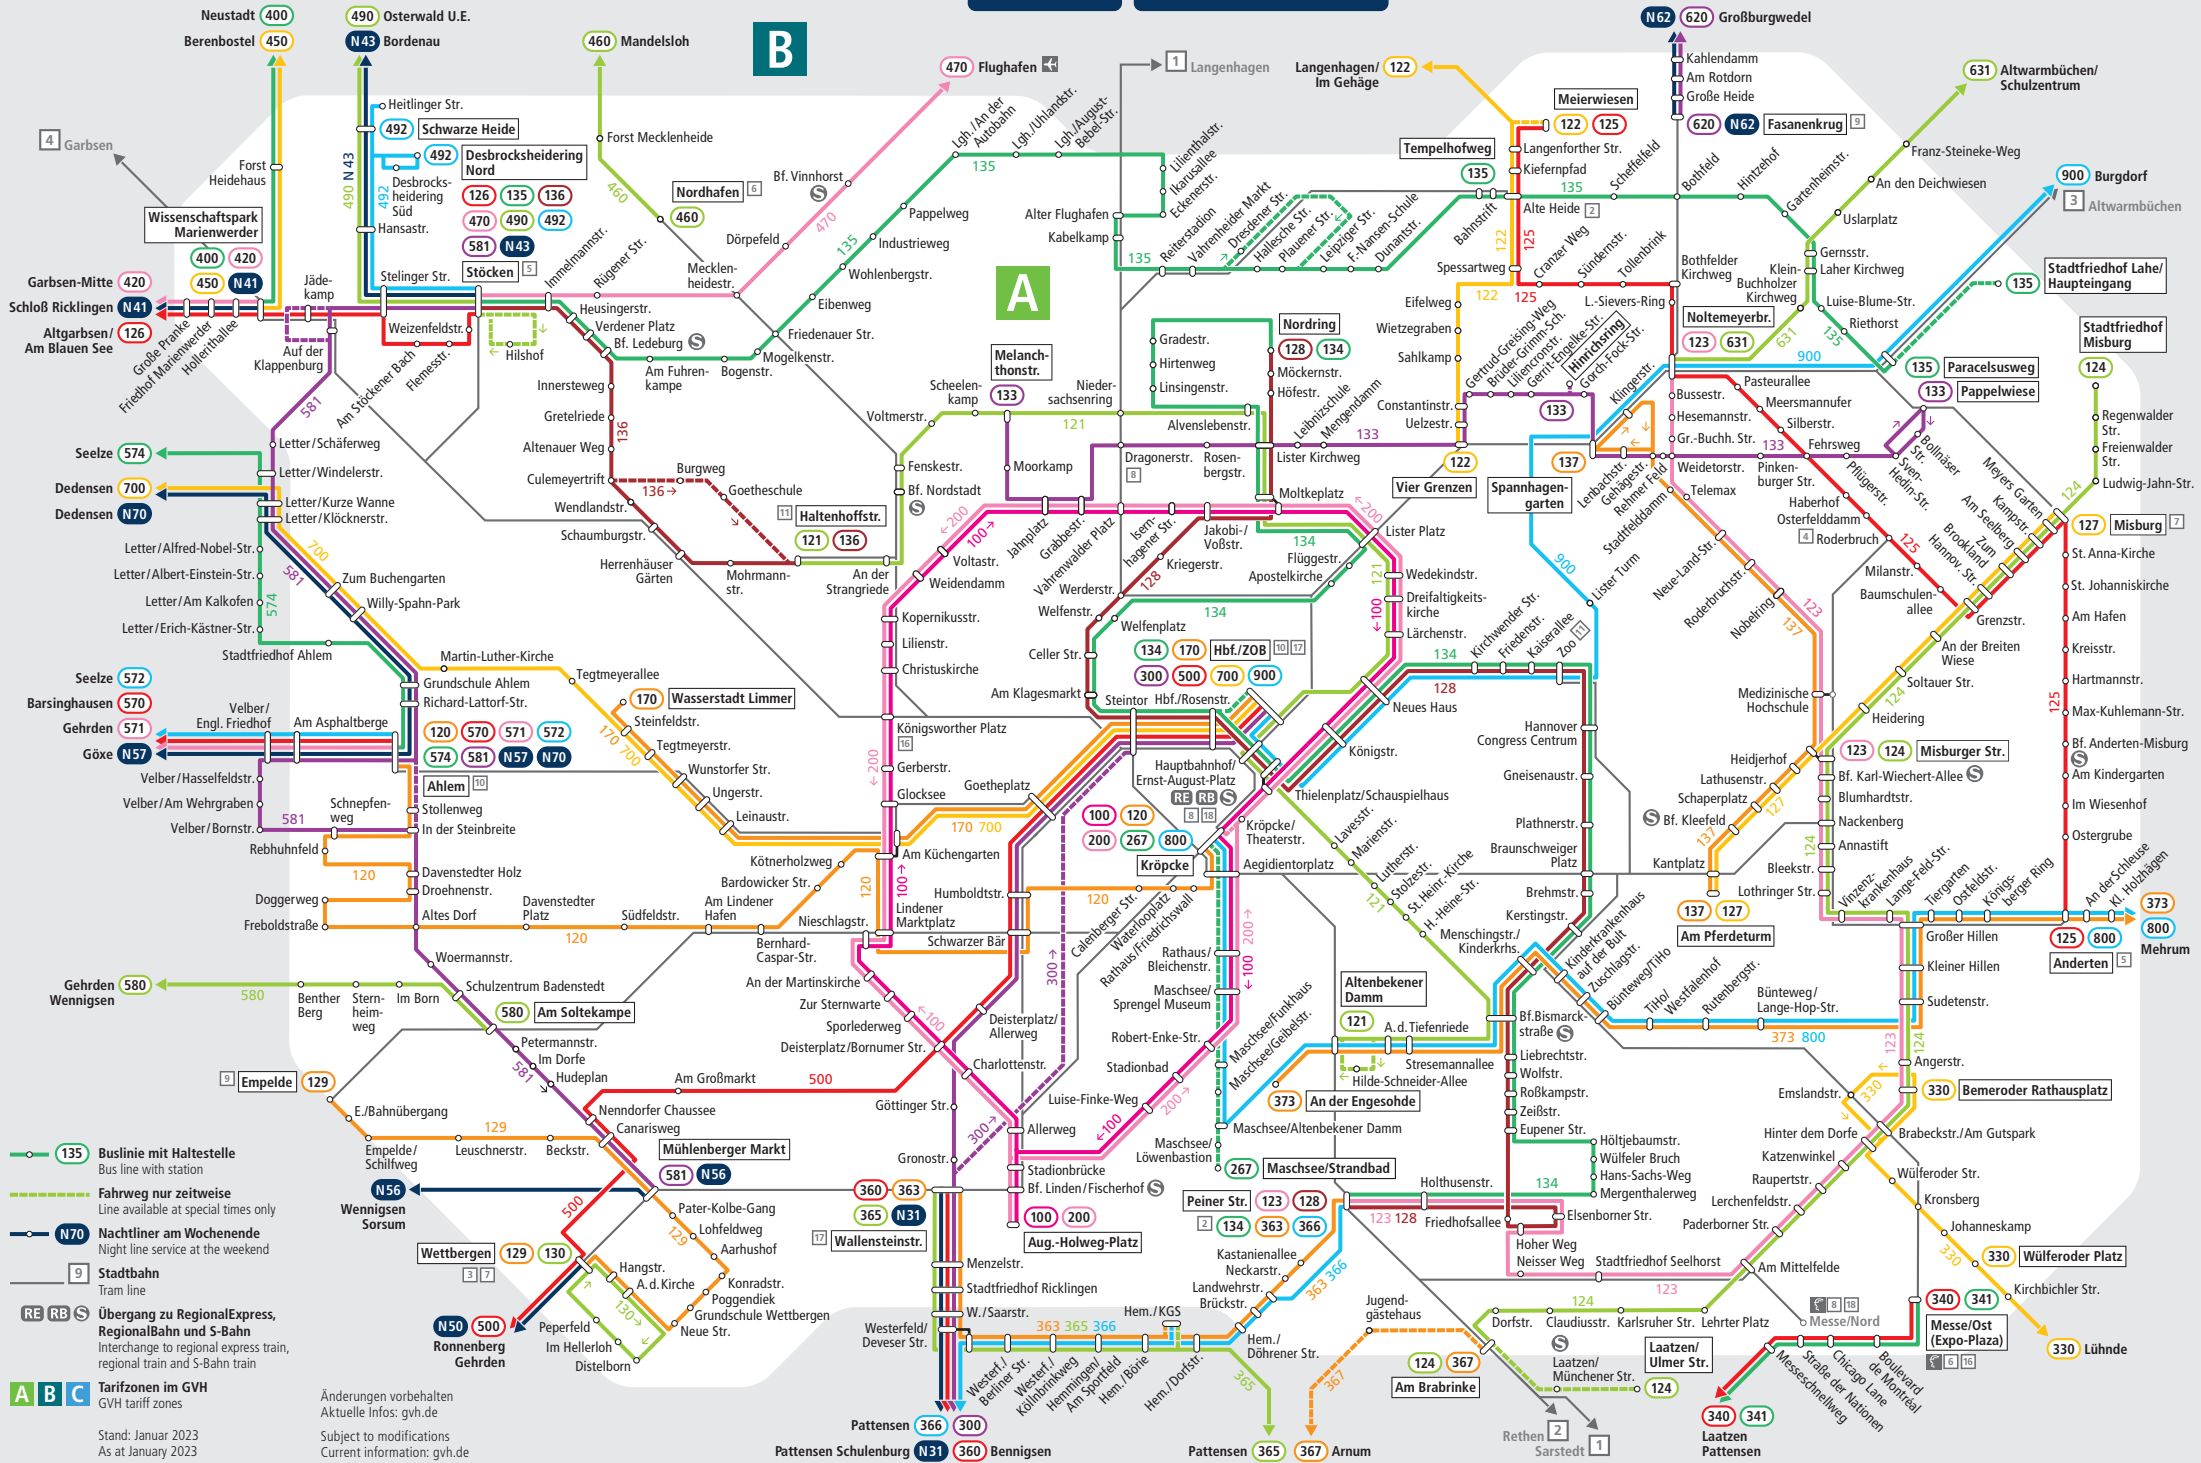

DB City-Ticket
gültig in Zone **A**
valid in zone **A**

GVH Kombiticket
gültig in den Zonen **A B C**
valid in zones **A B C**

BUS Bus Hannover

GVH

Änderungen vorbehalten
Aktuelle Infos: gvh.de
Subject to modifications
Current information: gvh.de

Stand: Januar 2023
As at January 2023

Pattensen 366 300 360 Bennigsen 360 300 366 Arnum 365 367